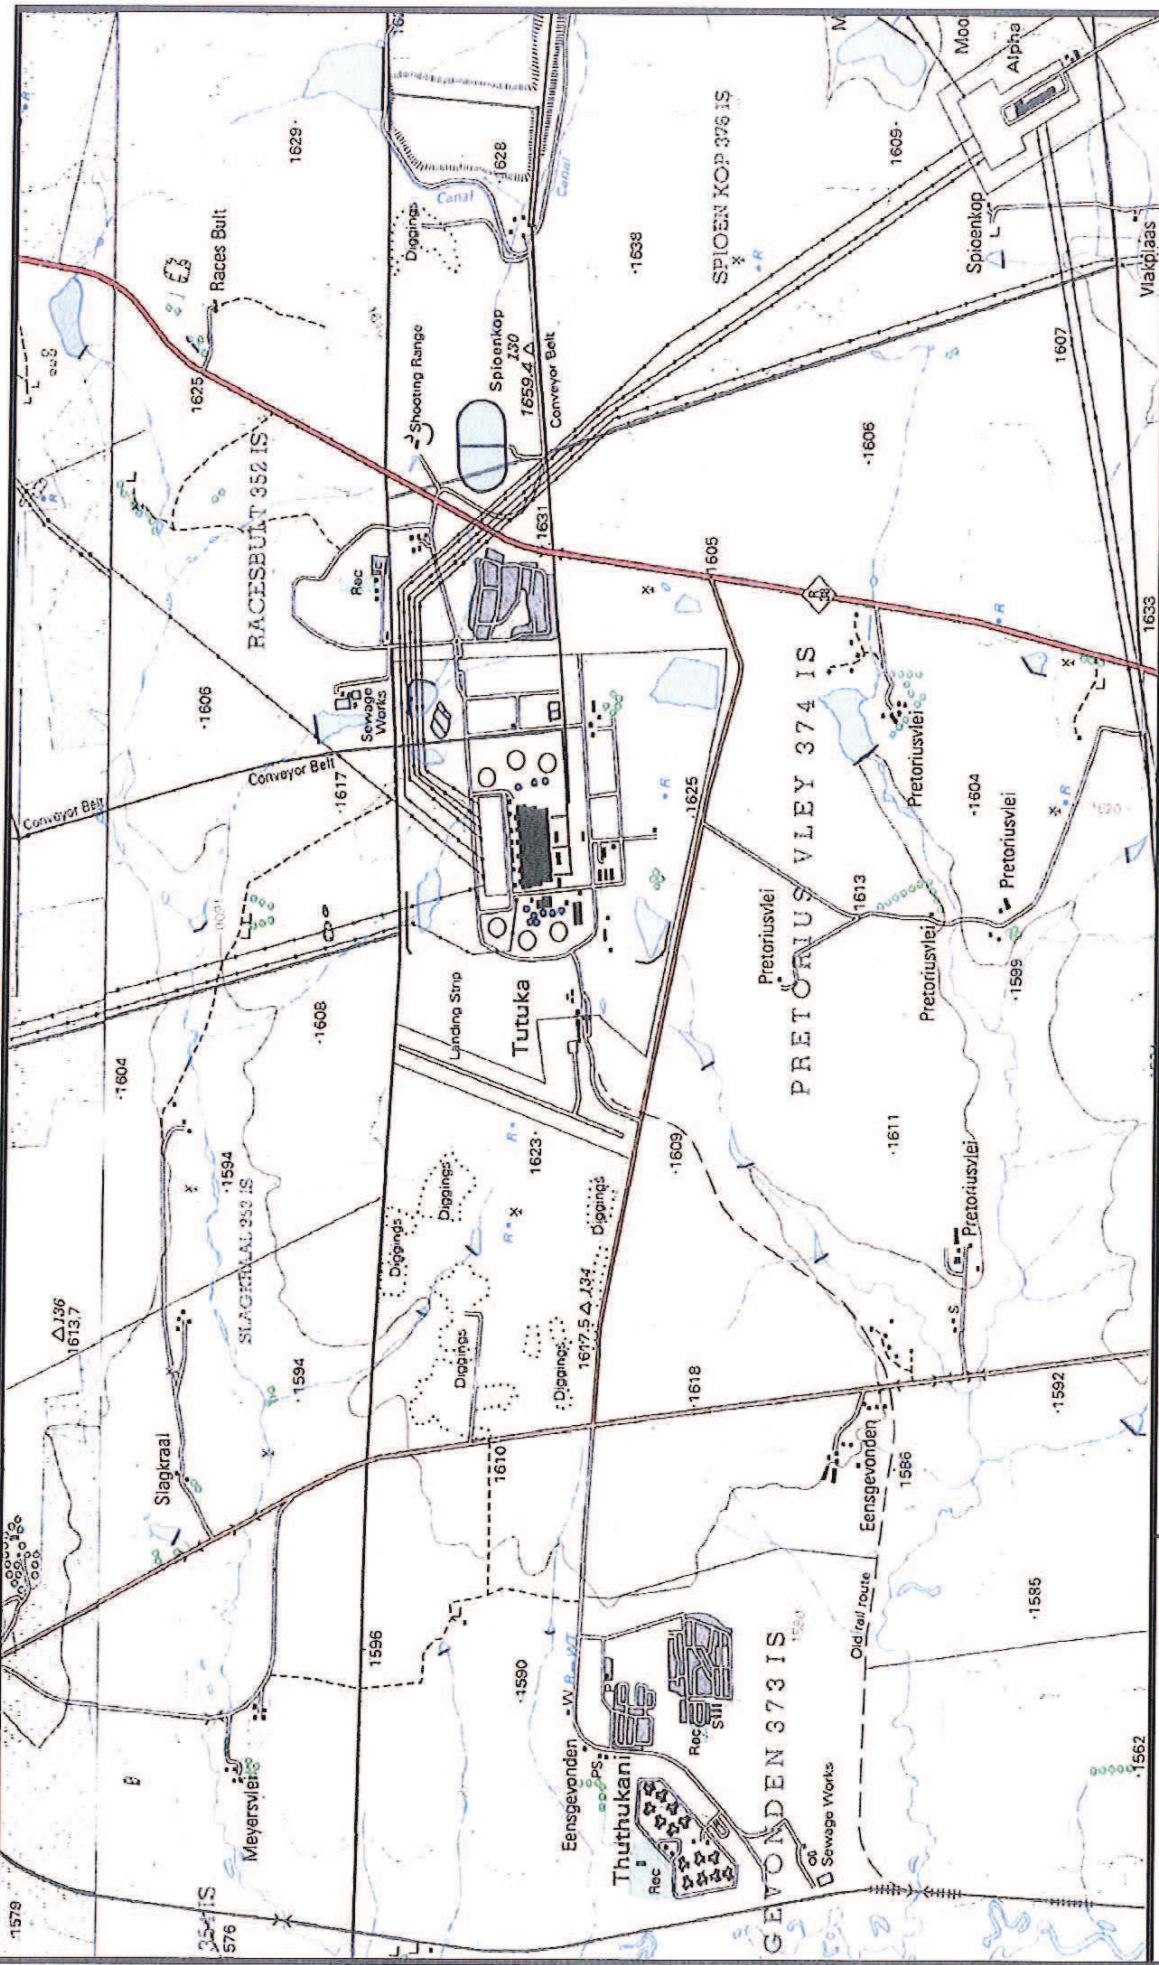

ANNEXURE A

Figure 1: GoogleEarth picture of Tutuka Power Station site (accessed 23 November 2009)

ANNEXURE B

I:\ENV\PROJECTS\105038\Locality plan.cdr

Location of Tutuka Power Station, Mpumalanga

SCALE
1:50 000

Figure 1