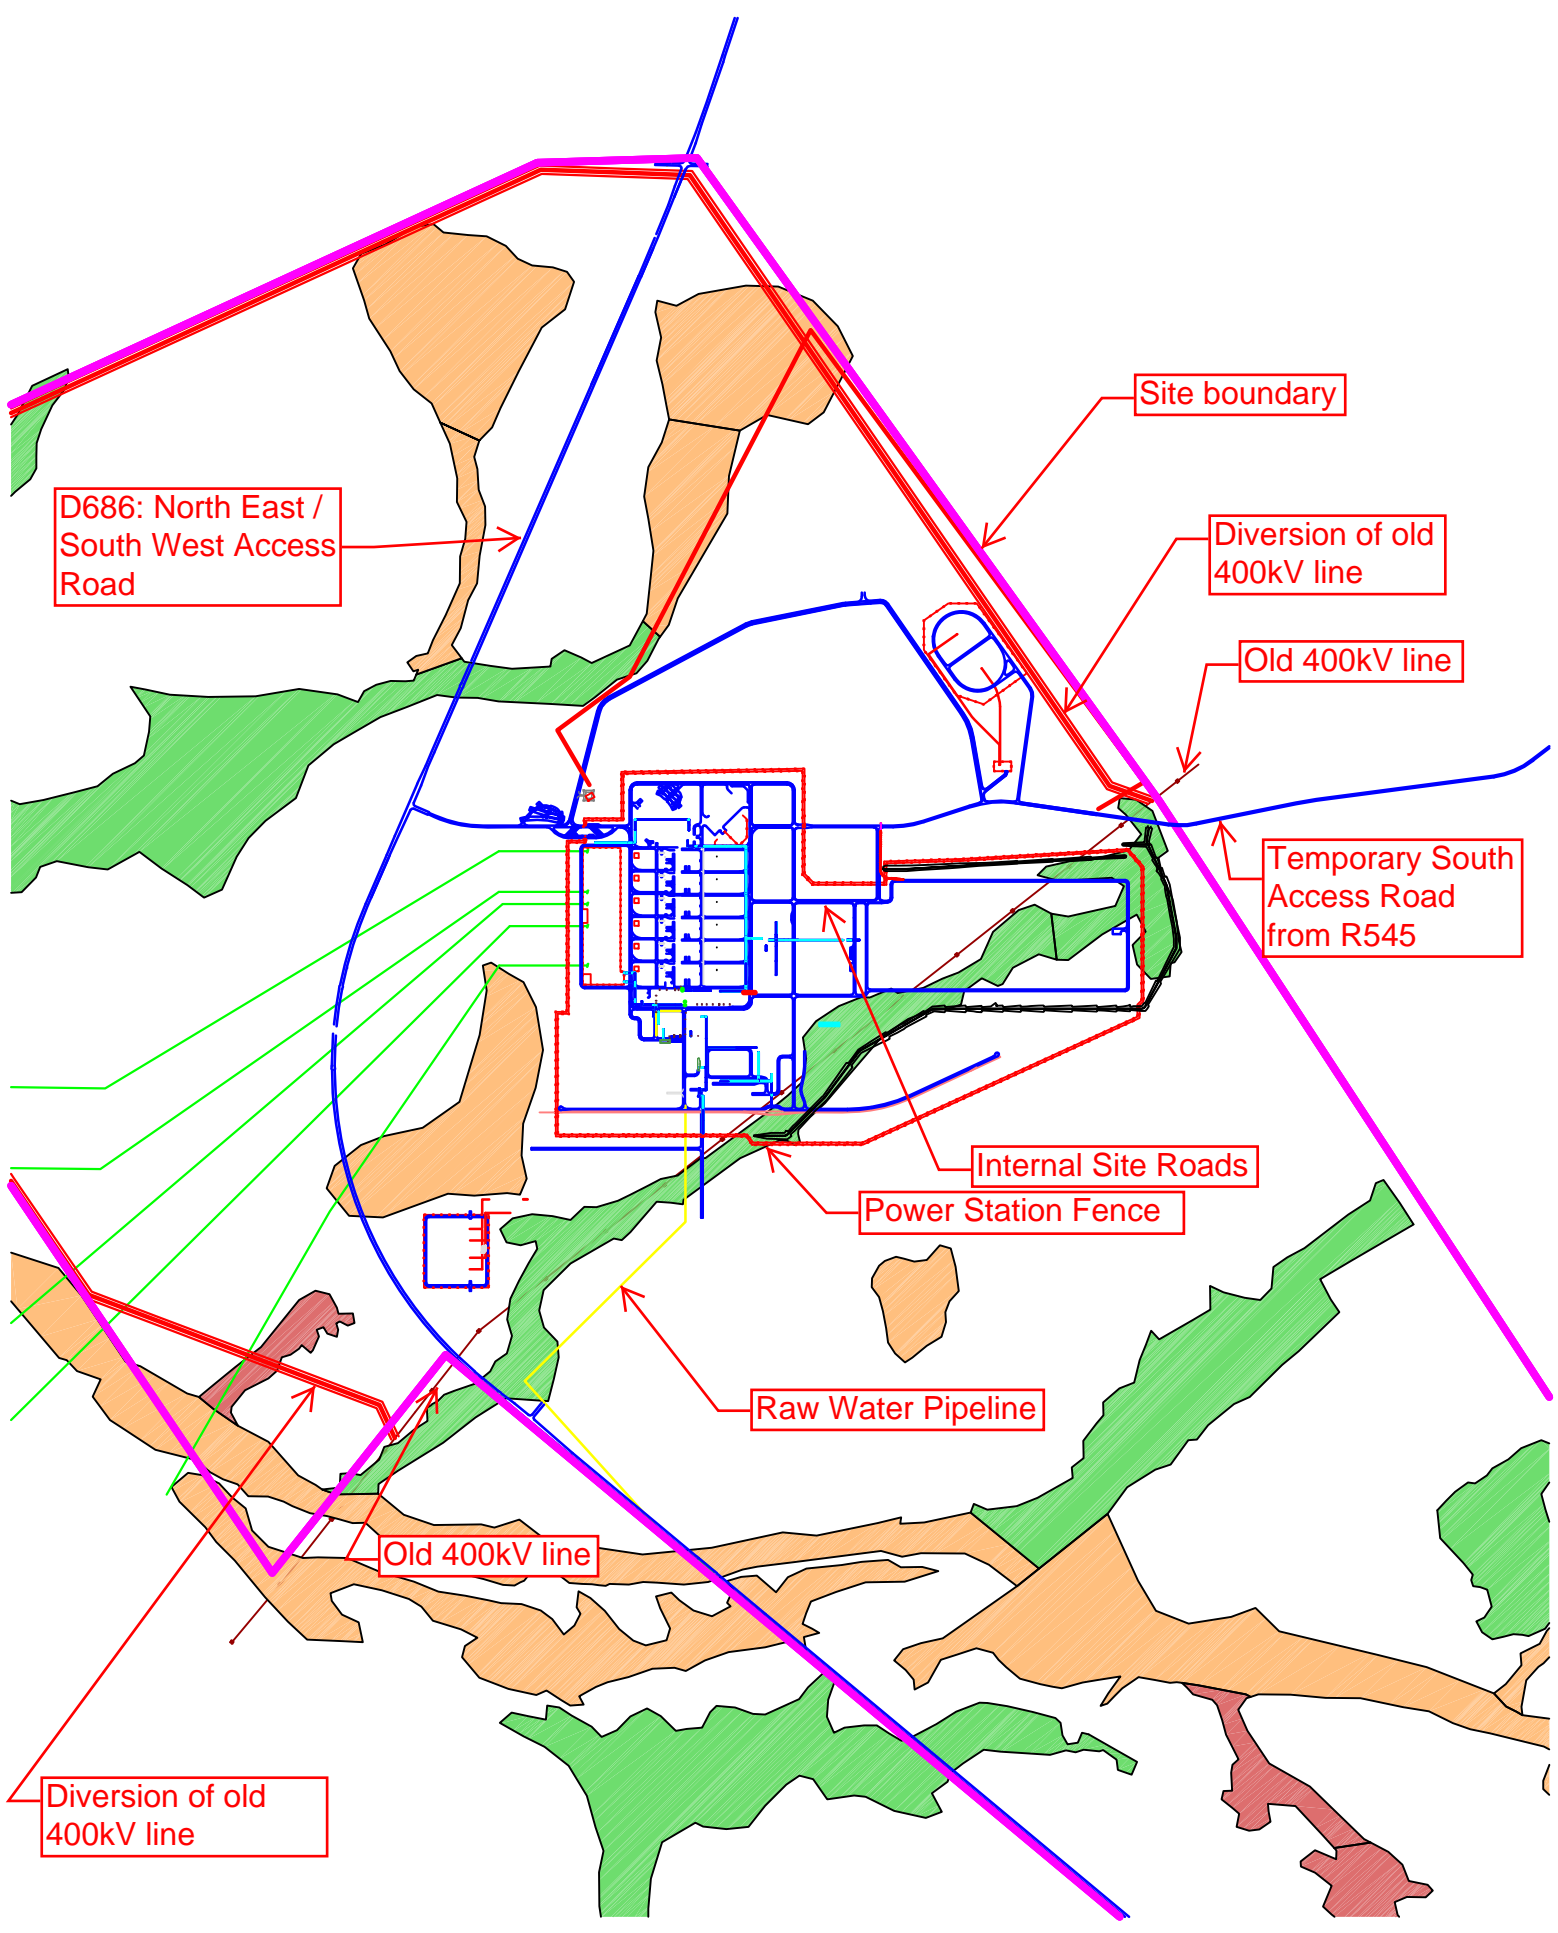

Kusile Project Area Map

Diverted 400kV line

South West to North East Access Road

D686

Internal Plant Roads indicated in blue

Diverted 400kV line

Temporary Access Road from R545

Section of 400kV line that was removed

Kusile Power Station

Ash dump

Power Station Fence

R545

South West to North East Access Road

Property Boarder

LEGEND

- MTS_LINES
- ROADS
- WETLANDS Integrity**
 - H
 - L
 - M

SCALE 1:50 000

D686: North East / South West Access Road

Site boundary

Diversion of old 400kV line

Old 400kV line

Temporary South Access Road from R545

Internal Site Roads

Power Station Fence

Raw Water Pipeline

Old 400kV line

Diversion of old 400kV line