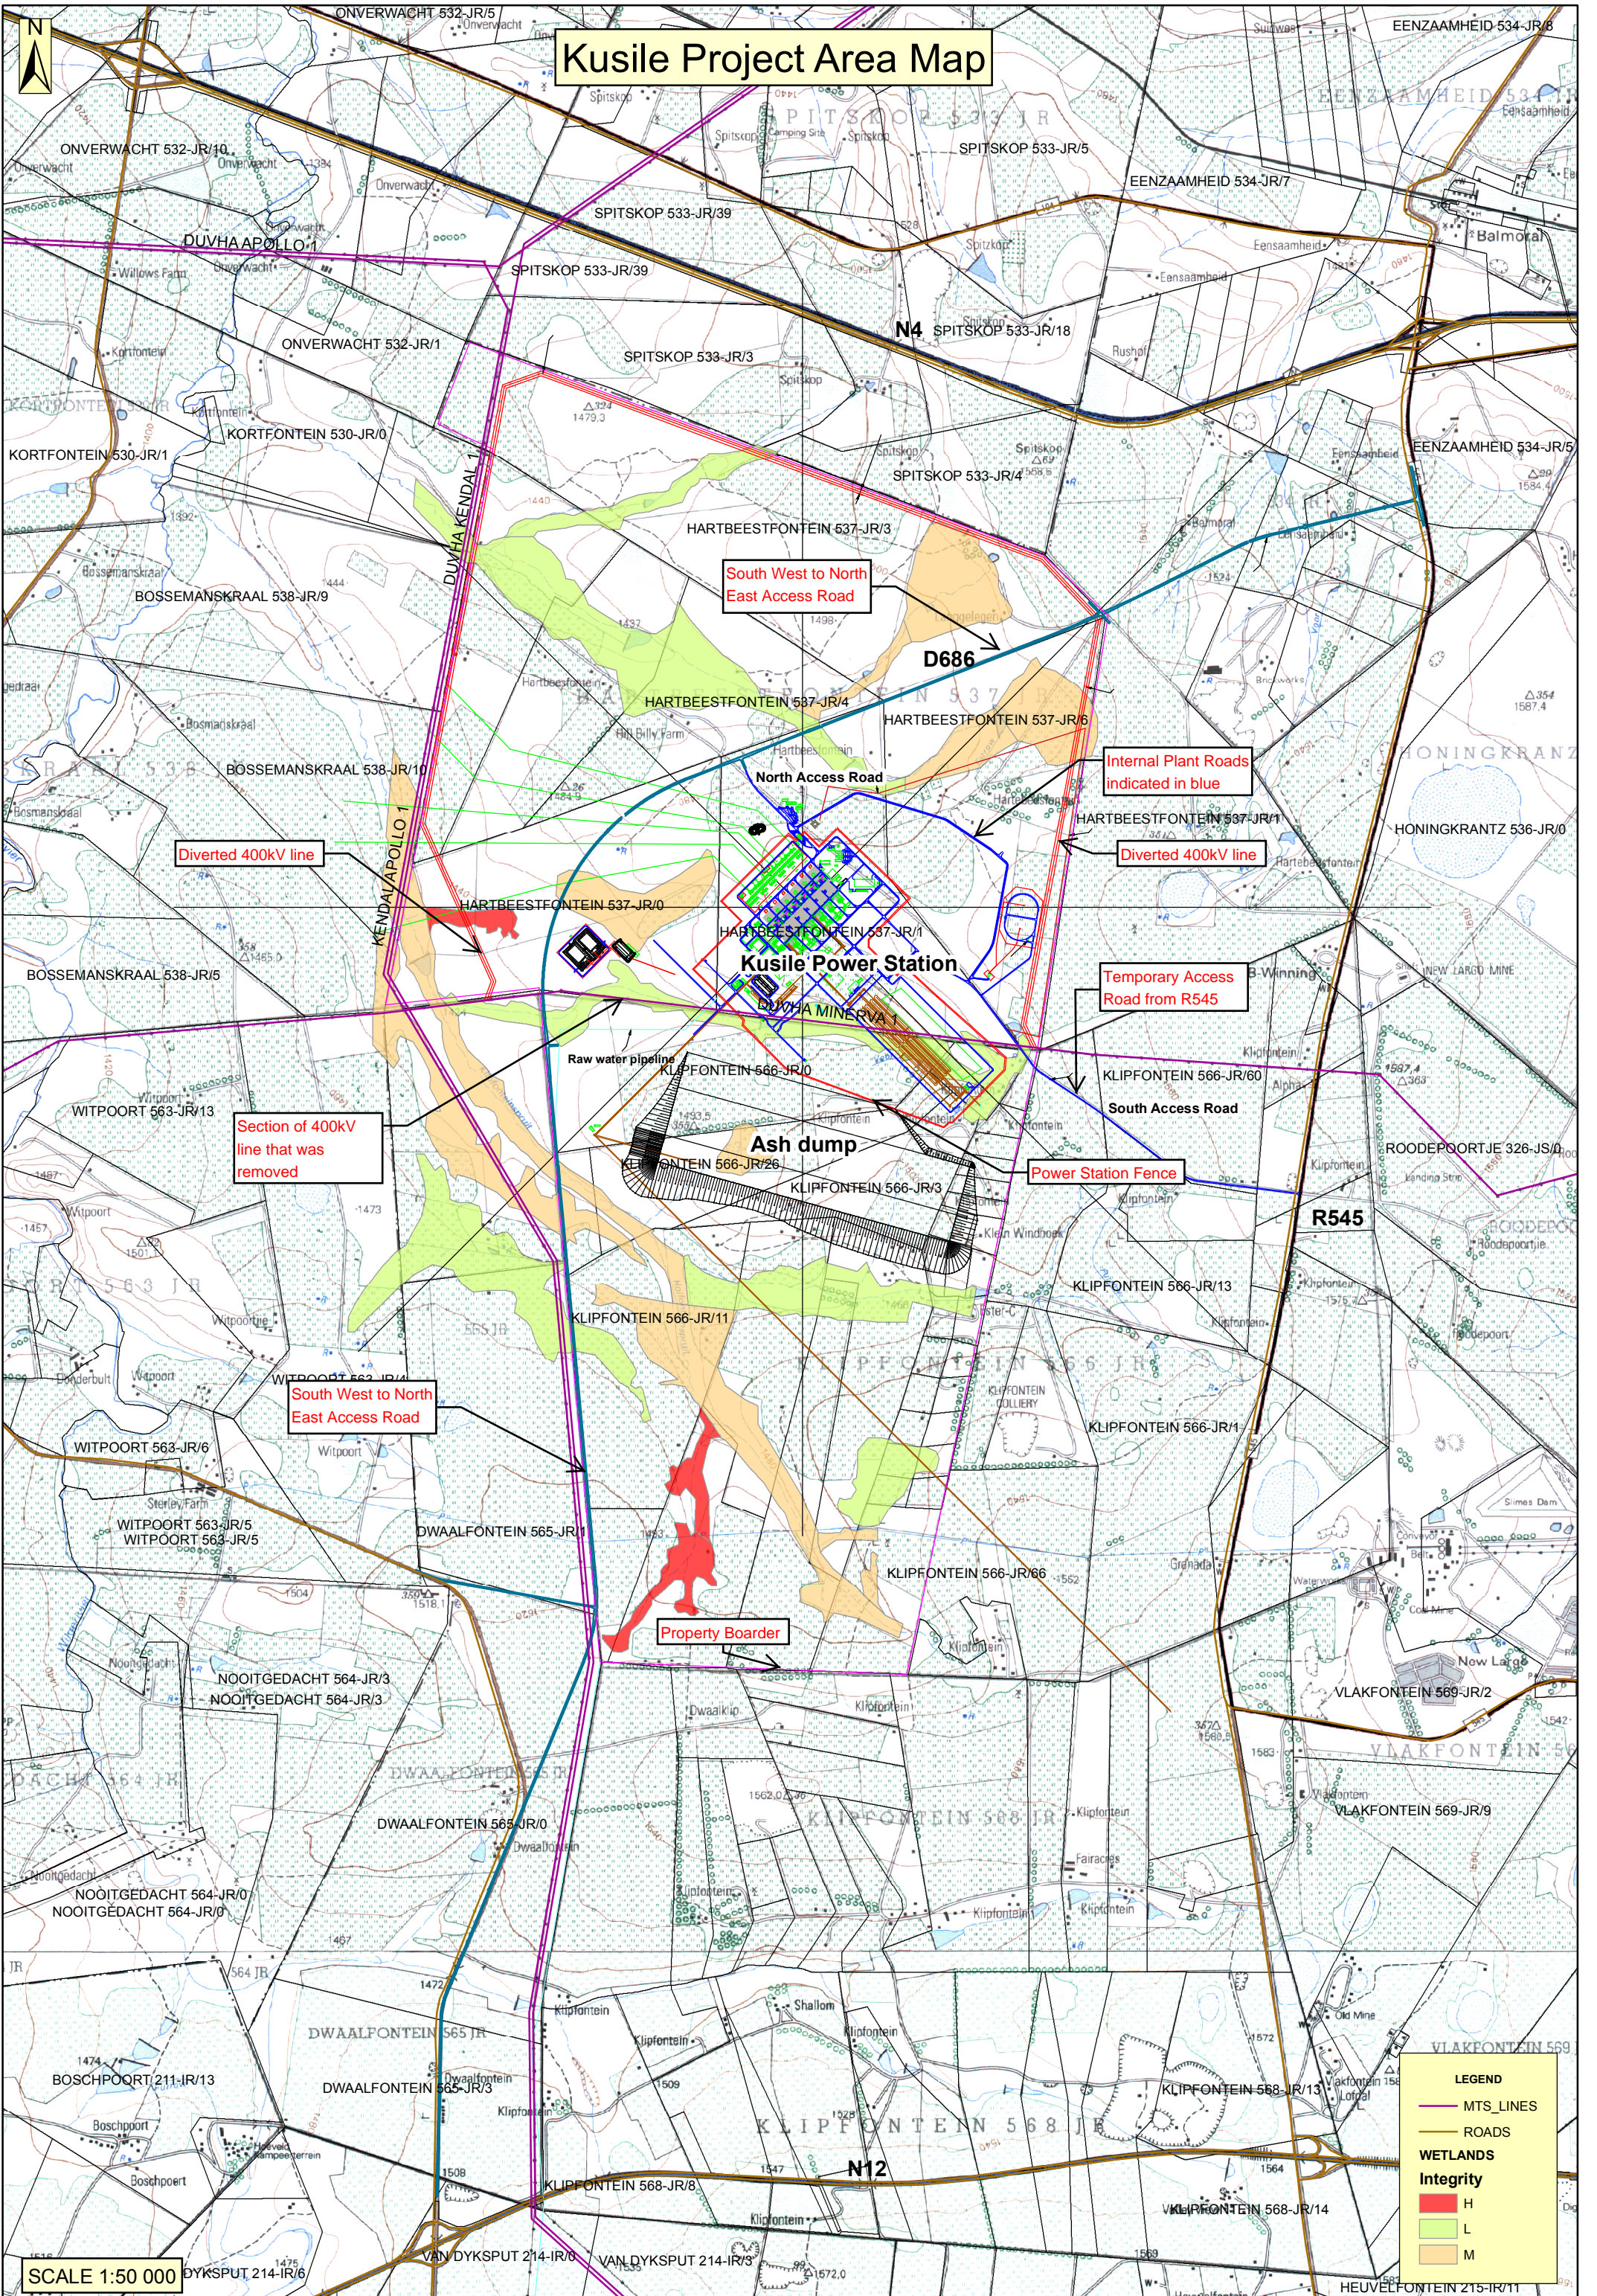

Kusile Project Area Map

Diverted 400kV line

South West to North East Access Road

D686

Internal Plant Roads indicated in blue

Diverted 400kV line

Temporary Access Road from R545

Section of 400kV line that was removed

Kusile Power Station

Ash dump

Power Station Fence

R545

South West to North East Access Road

Property Boarder

LEGEND

- MTS_LINES
- ROADS
- WETLANDS Integrity**
 - H
 - L
 - M

SCALE 1:50 000

D686: North East / South West Access Road

Site boundary

Diversion of old 400kV line

Old 400kV line

Temporary South Access Road from R545

Internal Site Roads

Power Station Fence

Raw Water Pipeline

Old 400kV line

Diversion of old 400kV line