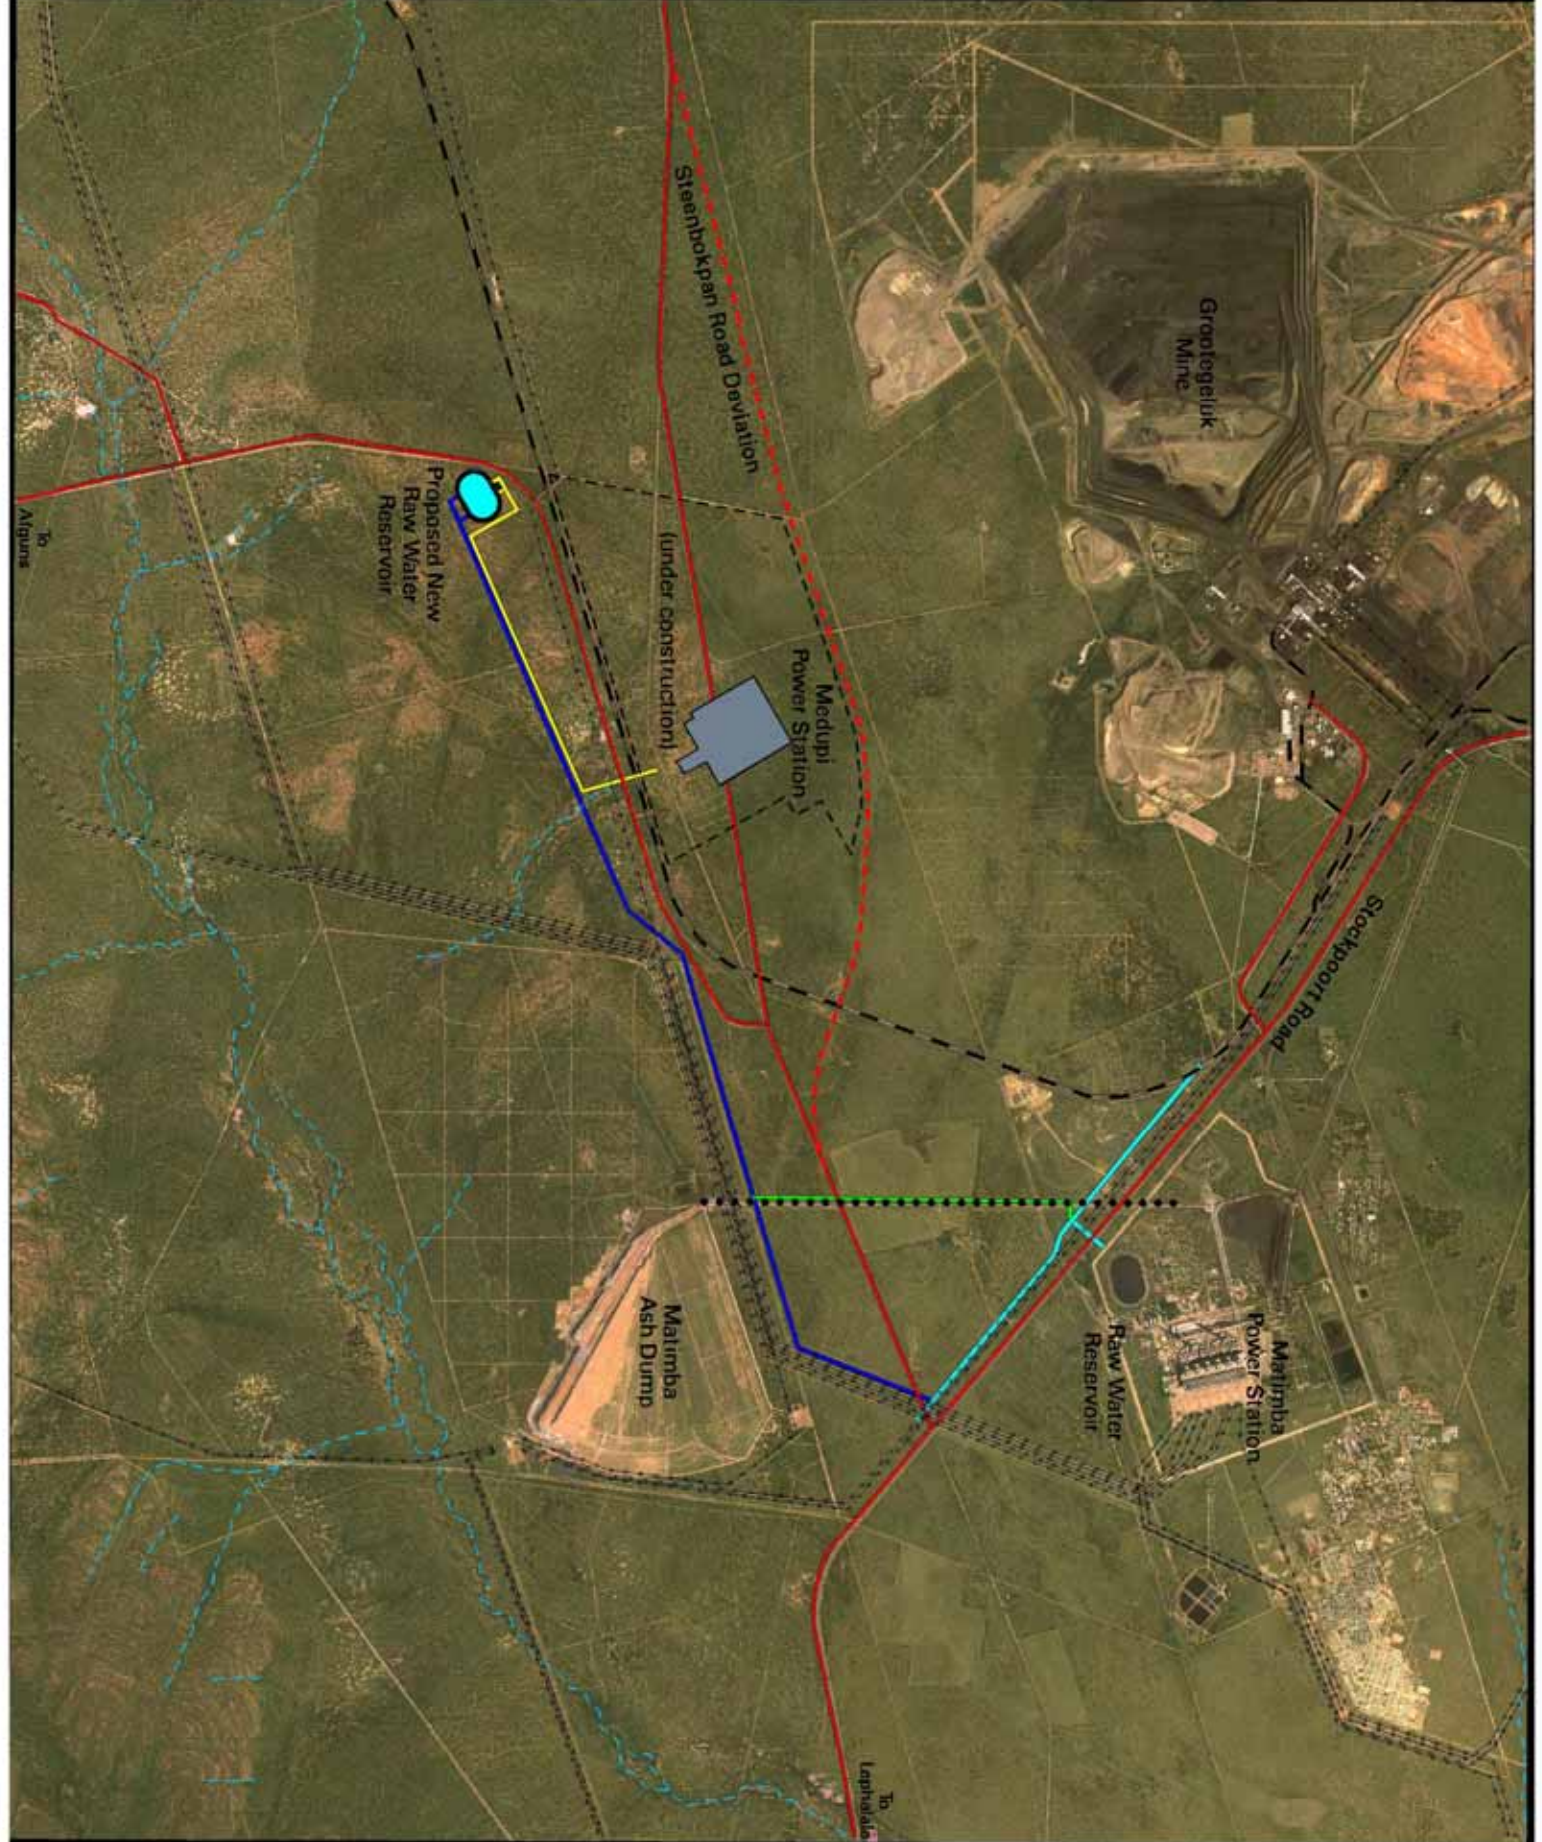

Medupi Power Station New Raw Water Reservoir and Pipelines Project

LEGEND

- Matimba Power Station
- Medupi Power Station (under construction)
- Proposed Site for New Raw Water Reservoir
- Secondary Road
- Steenbokpan Road Deviation
- Railway Line
- Powerline
- Conveyor Belt
- Non-perennial River/Stream
- Existing Water Supply Pipeline
- Proposed Pipeline Alternatives
- Reservoir to Medupi PS Alternative 1
- Matimba PS to Reservoir Alternative 2
- Matimba PS to Reservoir Alternative 3

ORIENTATION

**Medupi Power Station
New Raw Water Reservoir
and Pipelines Project**

LEGEND

- Matimba Power Station
- Medupi Power Station (under construction)
- Proposed Site for New Raw Water Reservoir
- Secondary Road
- Steenbokpan Road Deviation
- Railway Line
- Powerline
- Conveyor Belt
- Non-perennial River/Stream
- Existing Water Supply Pipeline
- Proposed Pipeline Alternatives
- Reservoir to Medupi PS
- Matimba PS to Reservoir Alternative 2
- Matimba PS to Reservoir Alternative 3

ORIENTATION