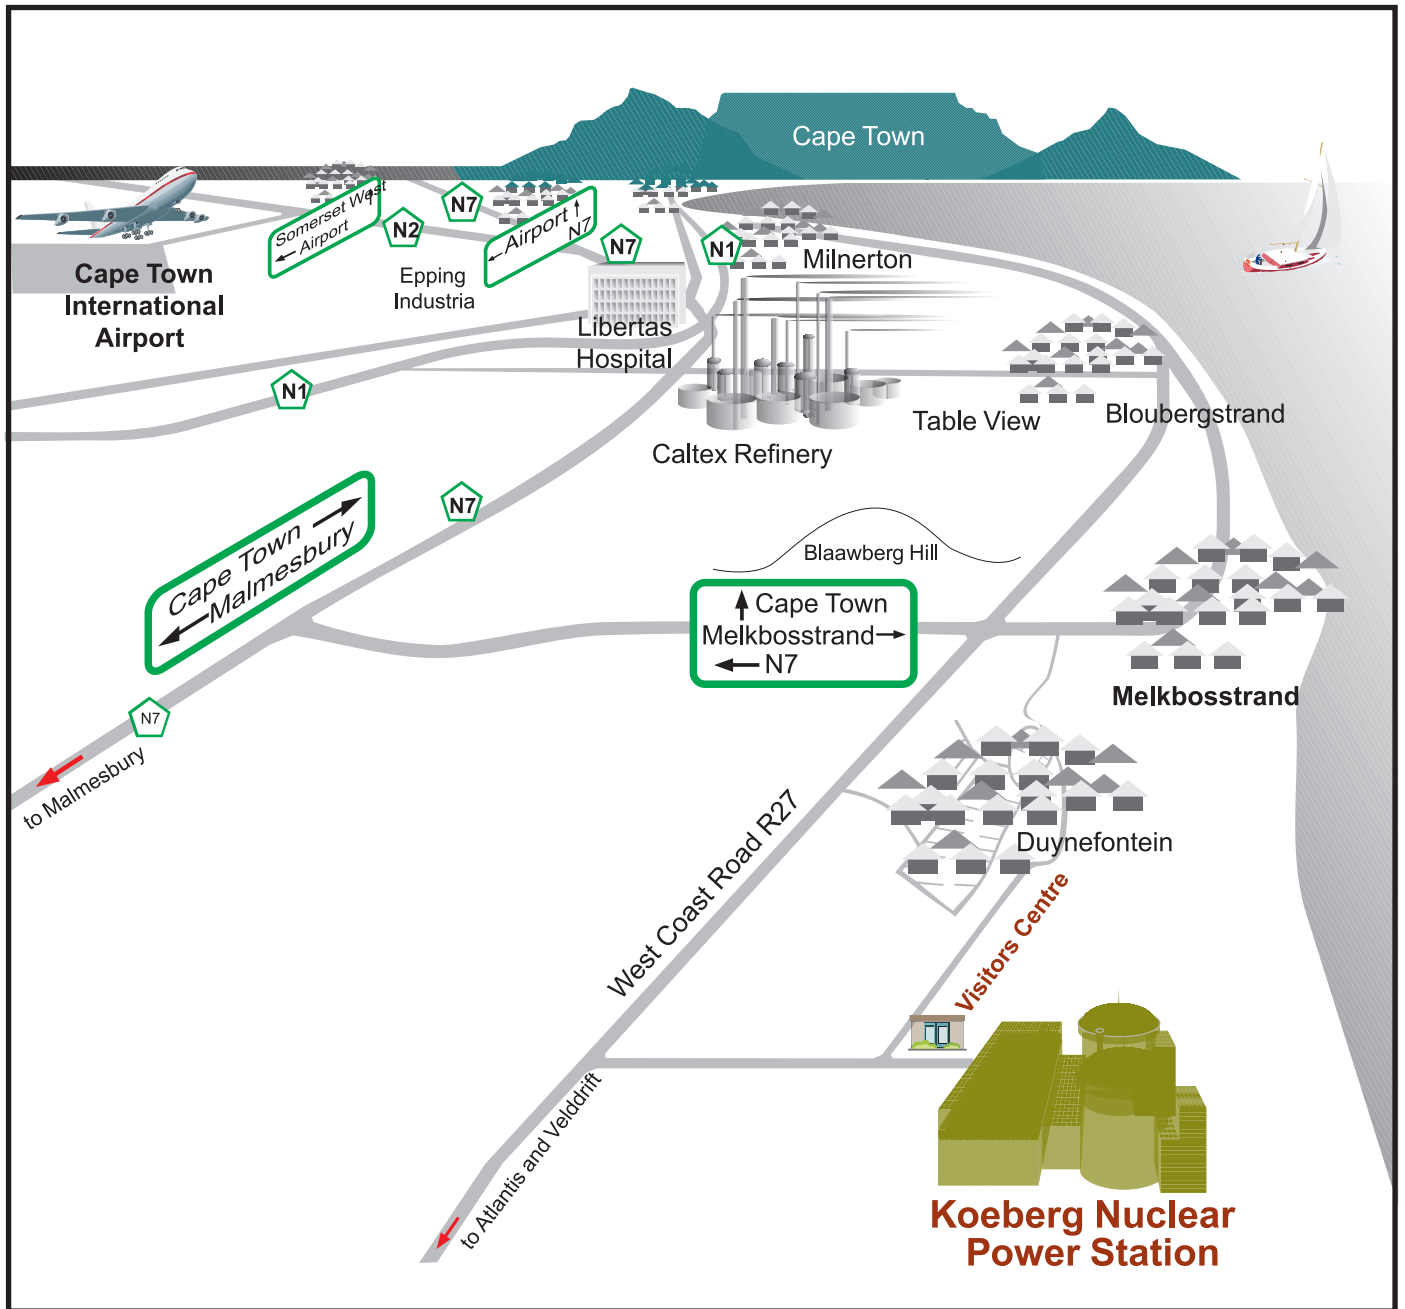

Map to Koeberg Power Station

Koeberg Visitors Centre

Contact details: 021 550 4667

Email: KoebergVisitorsCentre@eskom.co.za

www.eskom.co.za