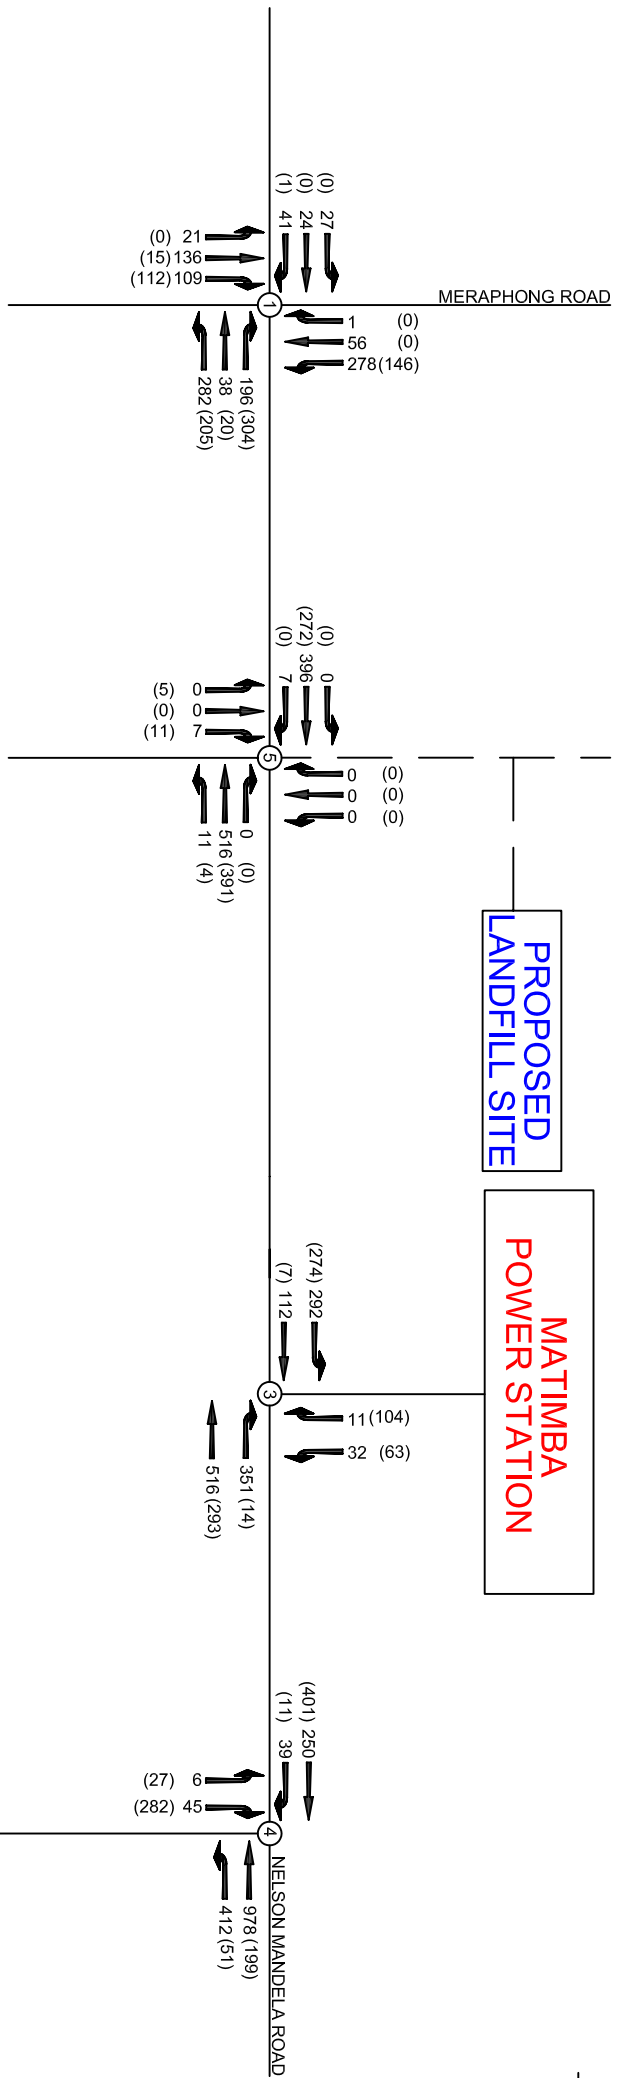

LEGEND

AM PEAK HOUR - 325 vph
 PM PEAK HOUR - (325) vph

**MEDUPI
 POWER STATION**

**PROPOSED
 LANDFILL SITE**

**MATIMBA
 POWER STATION**

MEERAPHONG ROAD

AFGUNS ROAD

NELSON MANDELA ROAD

PROJECT

ESKOM LANDFILL SITE

DESCRIPTION

2014 TRAFFIC VOLUMES + LATENT RIGHTS

FIGURE

9