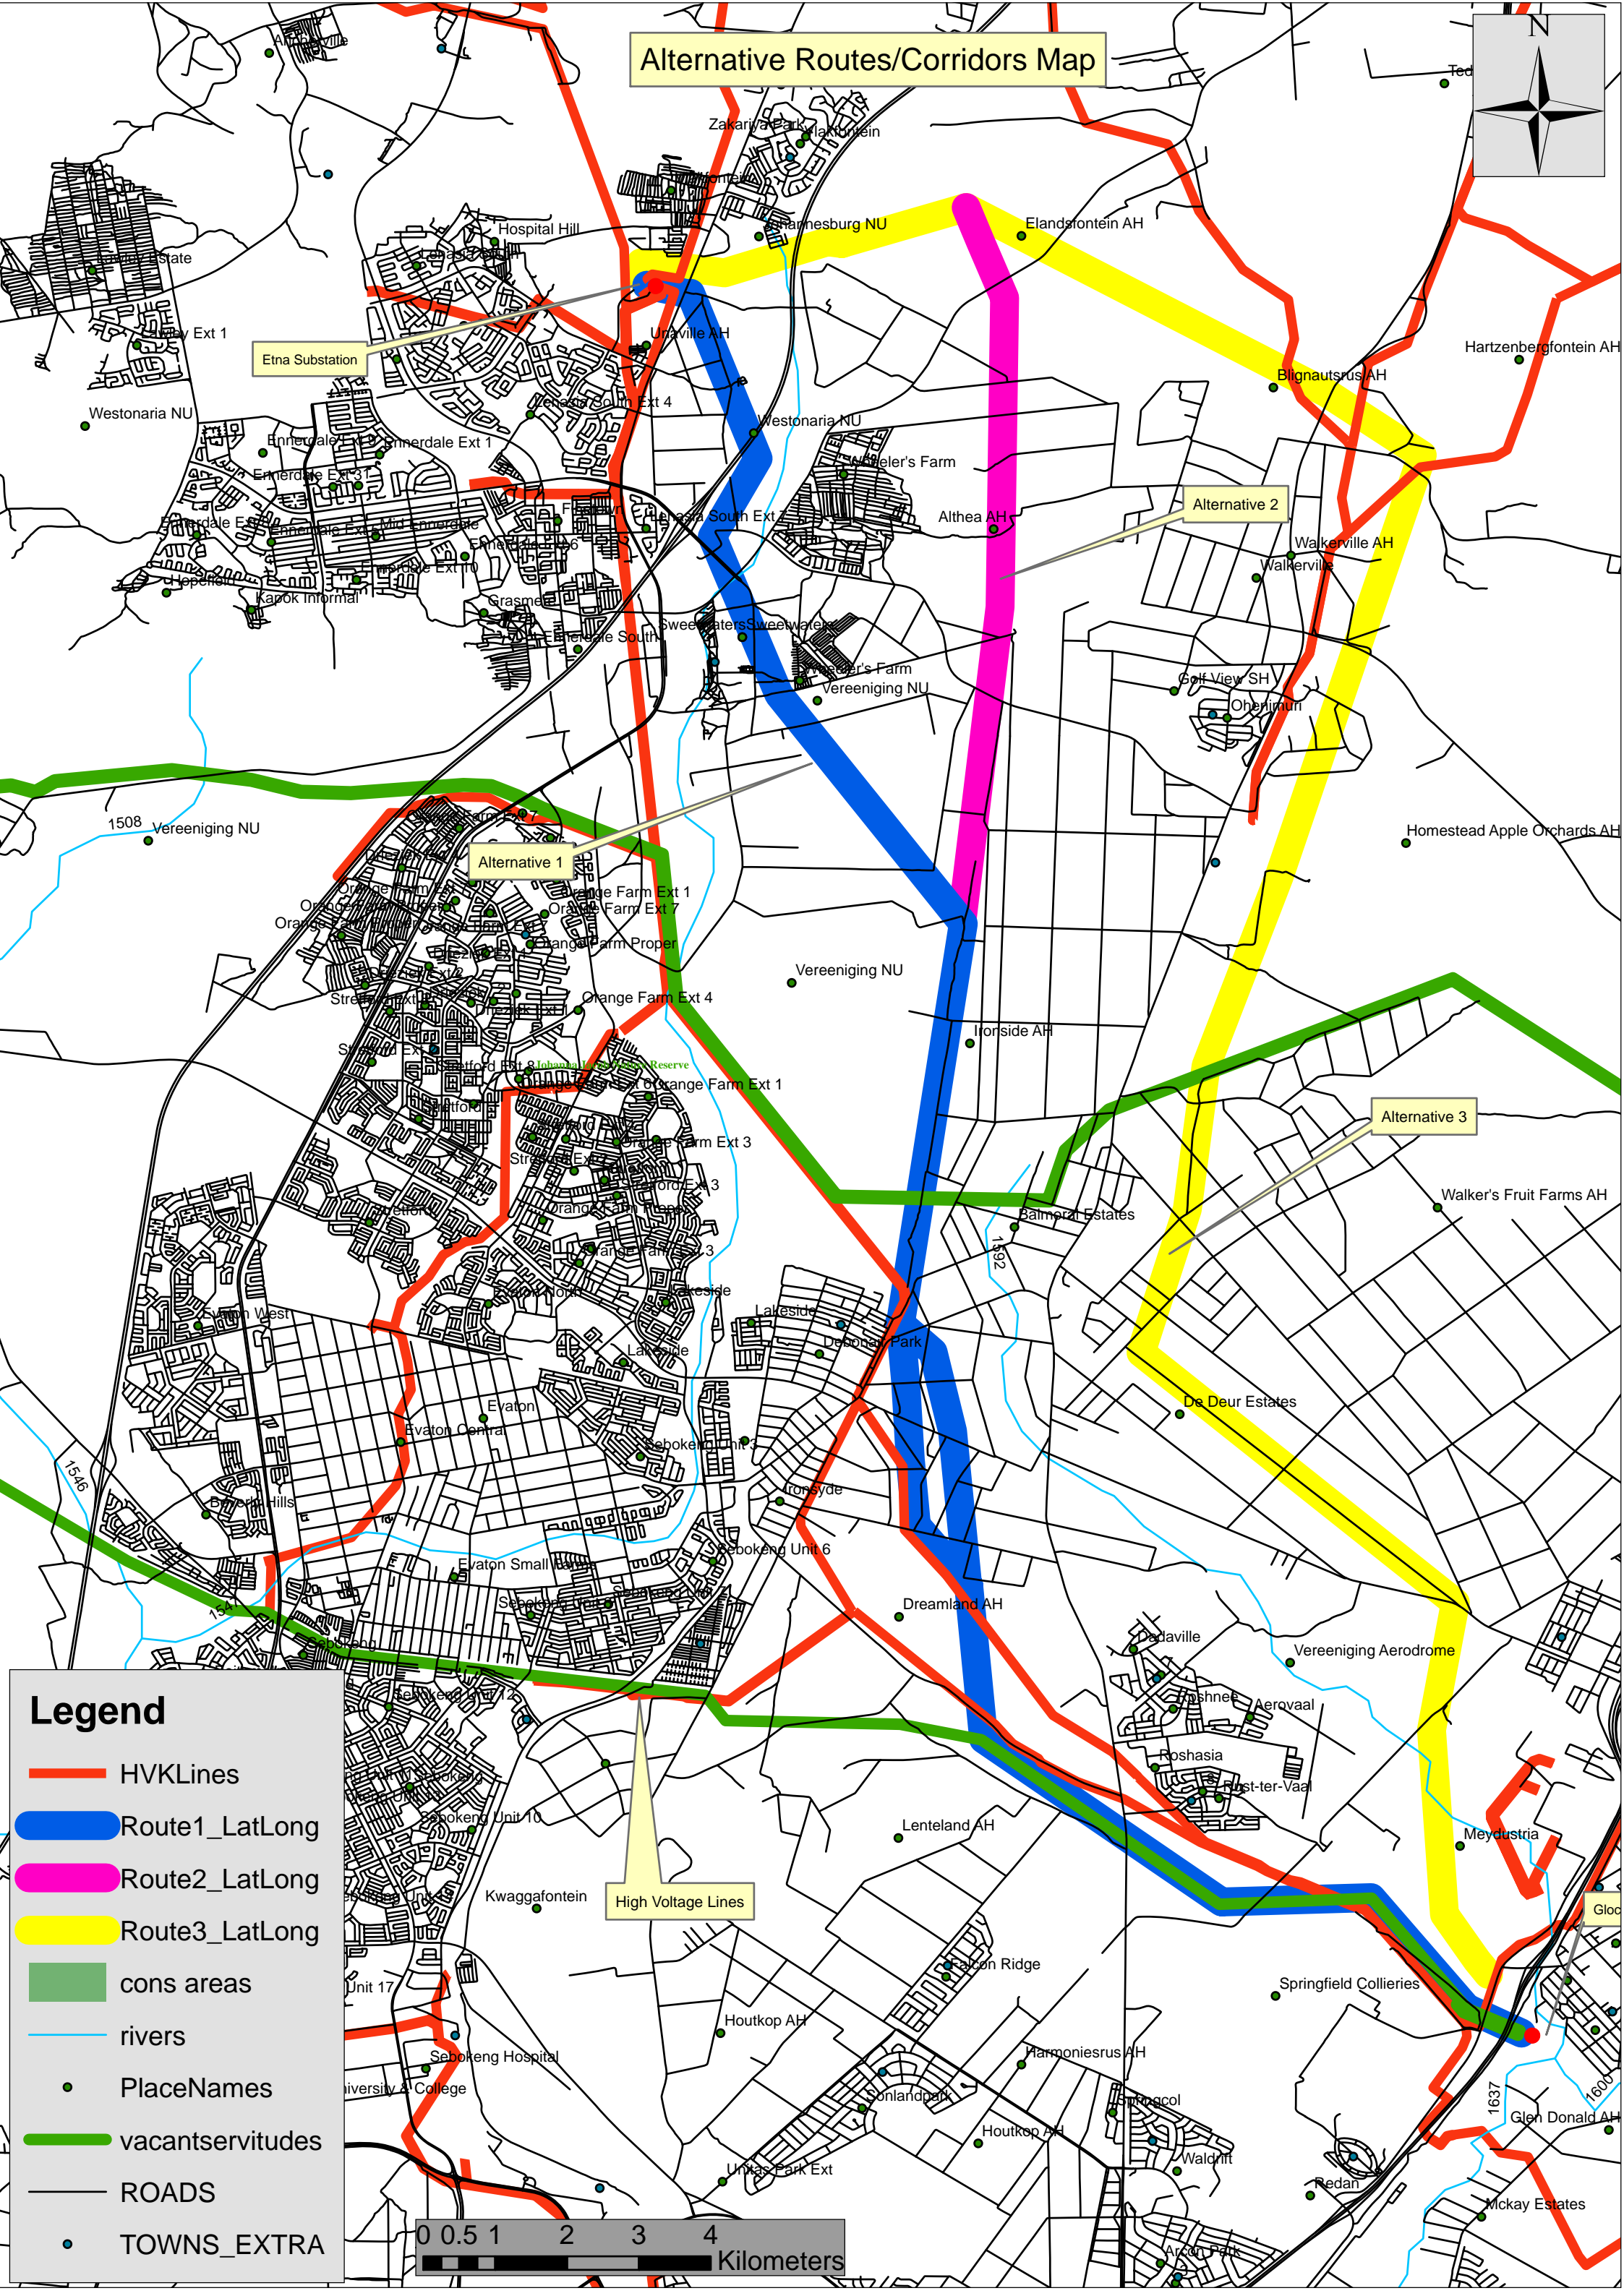

Alternative Routes/Corridors Map

Etna Substation

Alternative 1

Alternative 2

Alternative 3

High Voltage Lines

Legend

- HVKLines
- Route1_LatLong
- Route2_LatLong
- Route3_LatLong
- cons areas
- rivers
- PlaceNames
- vacantservitudes
- ROADS
- TOWNS_EXTRA