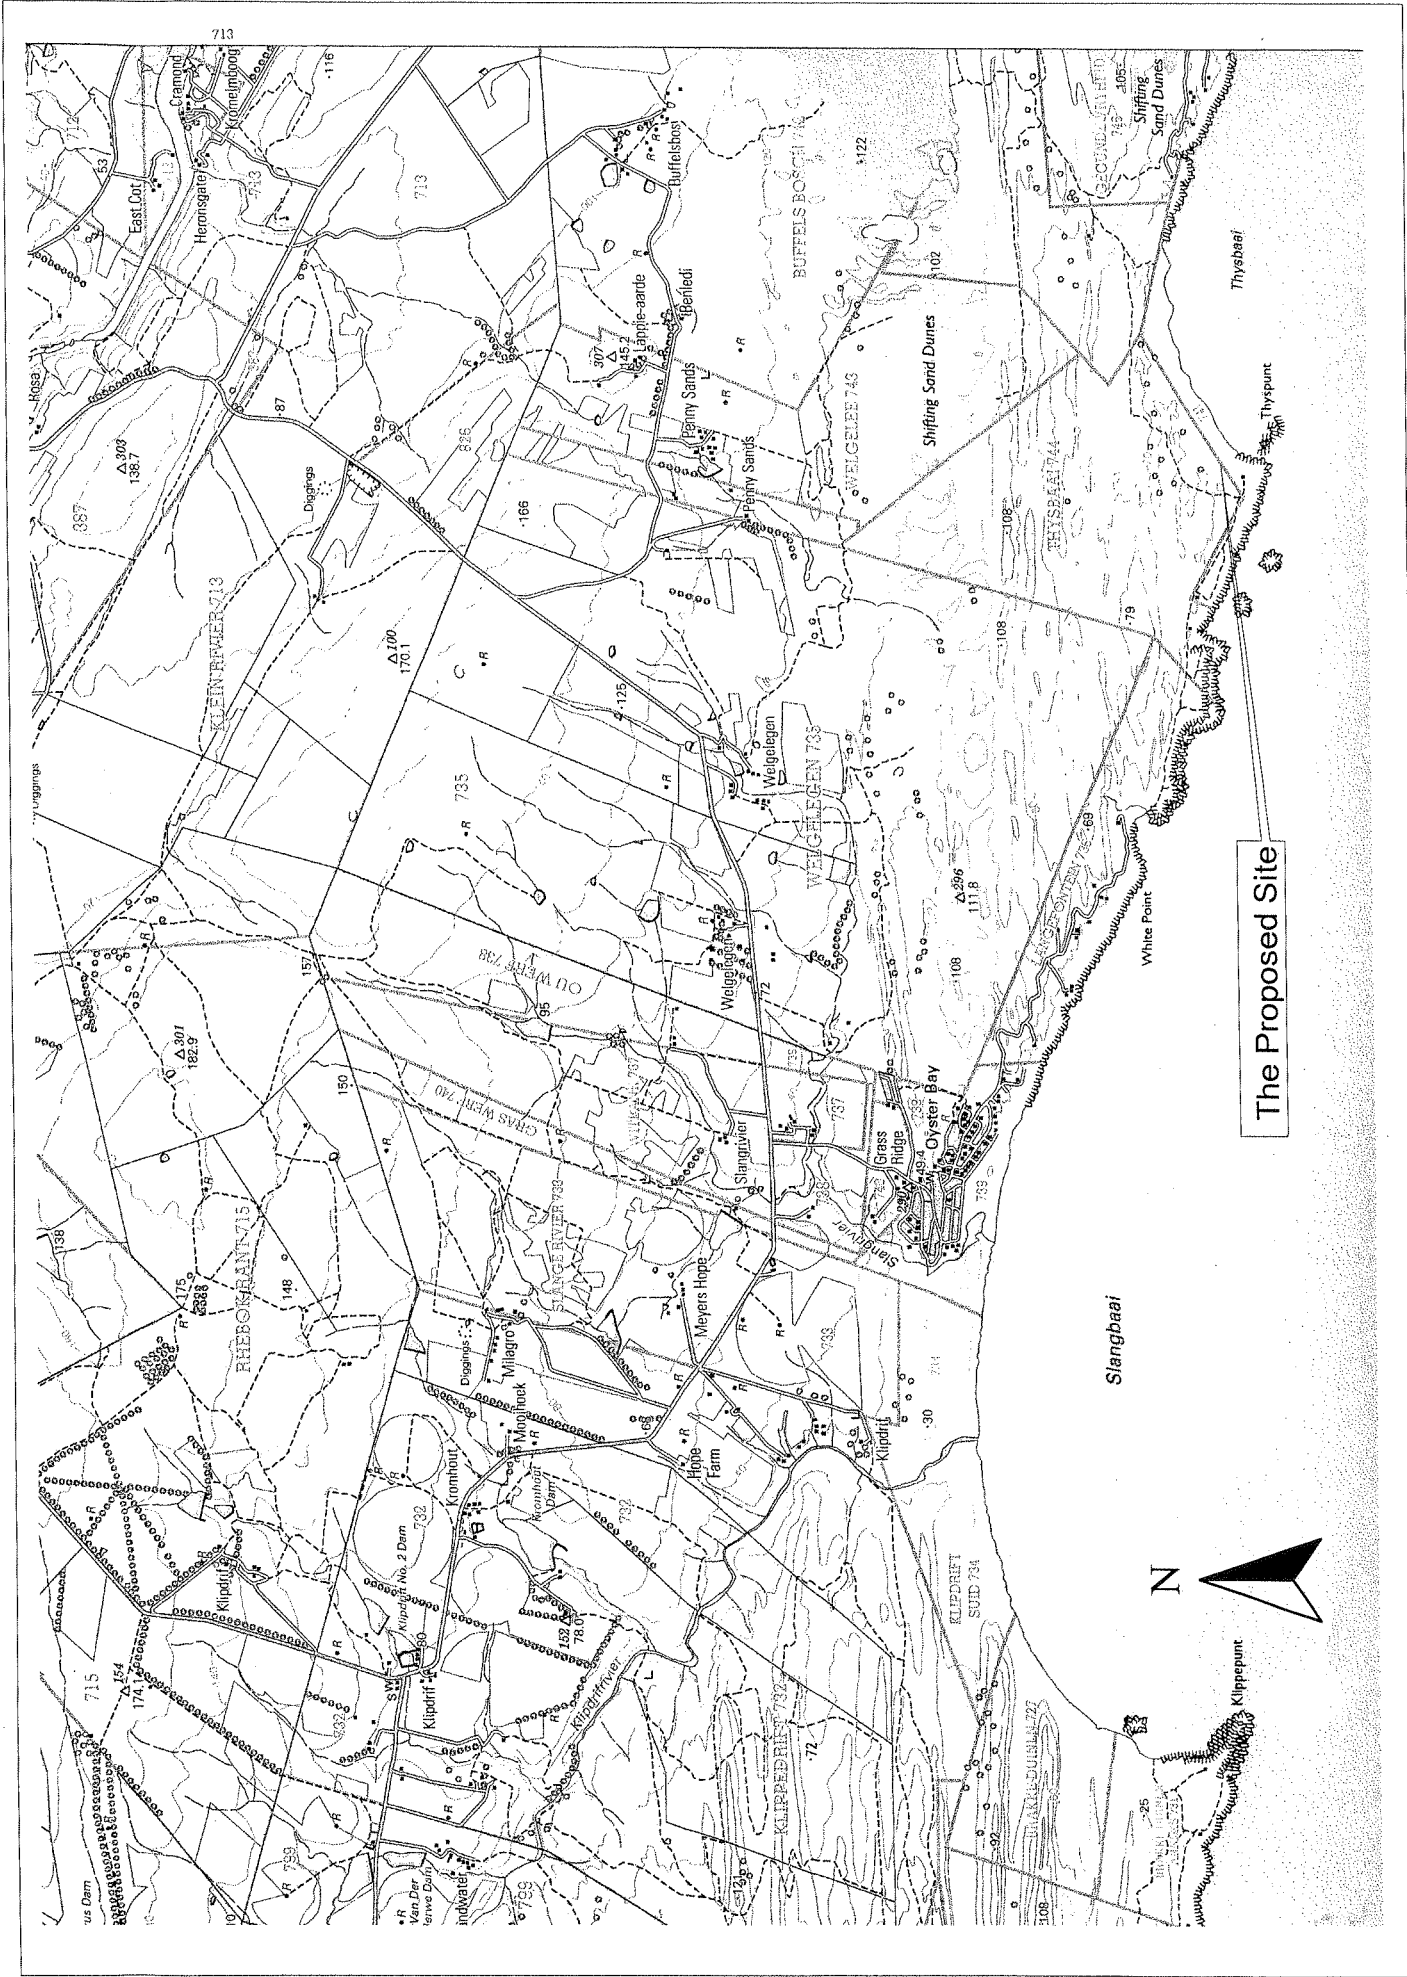

## **Appendix A: Locality Maps**

**KOEBERG**

Scale: 1:50 000

Locality Map: Proposed Koeberg Site

**BANTAMSKLIP**

The Proposed Site

Scale: 1:50 000

Locality Map: Proposed Bantamsklop Site

**THYSPUNT**

The Proposed Site

Locality Map: Proposed Thyspunt Site

Scale: 1:50 000

**BRAZIL**

Locality Map: Proposed Brazil Site

**SKULPFONTEIN**

Locality Map: Proposed Skulpfontein Site