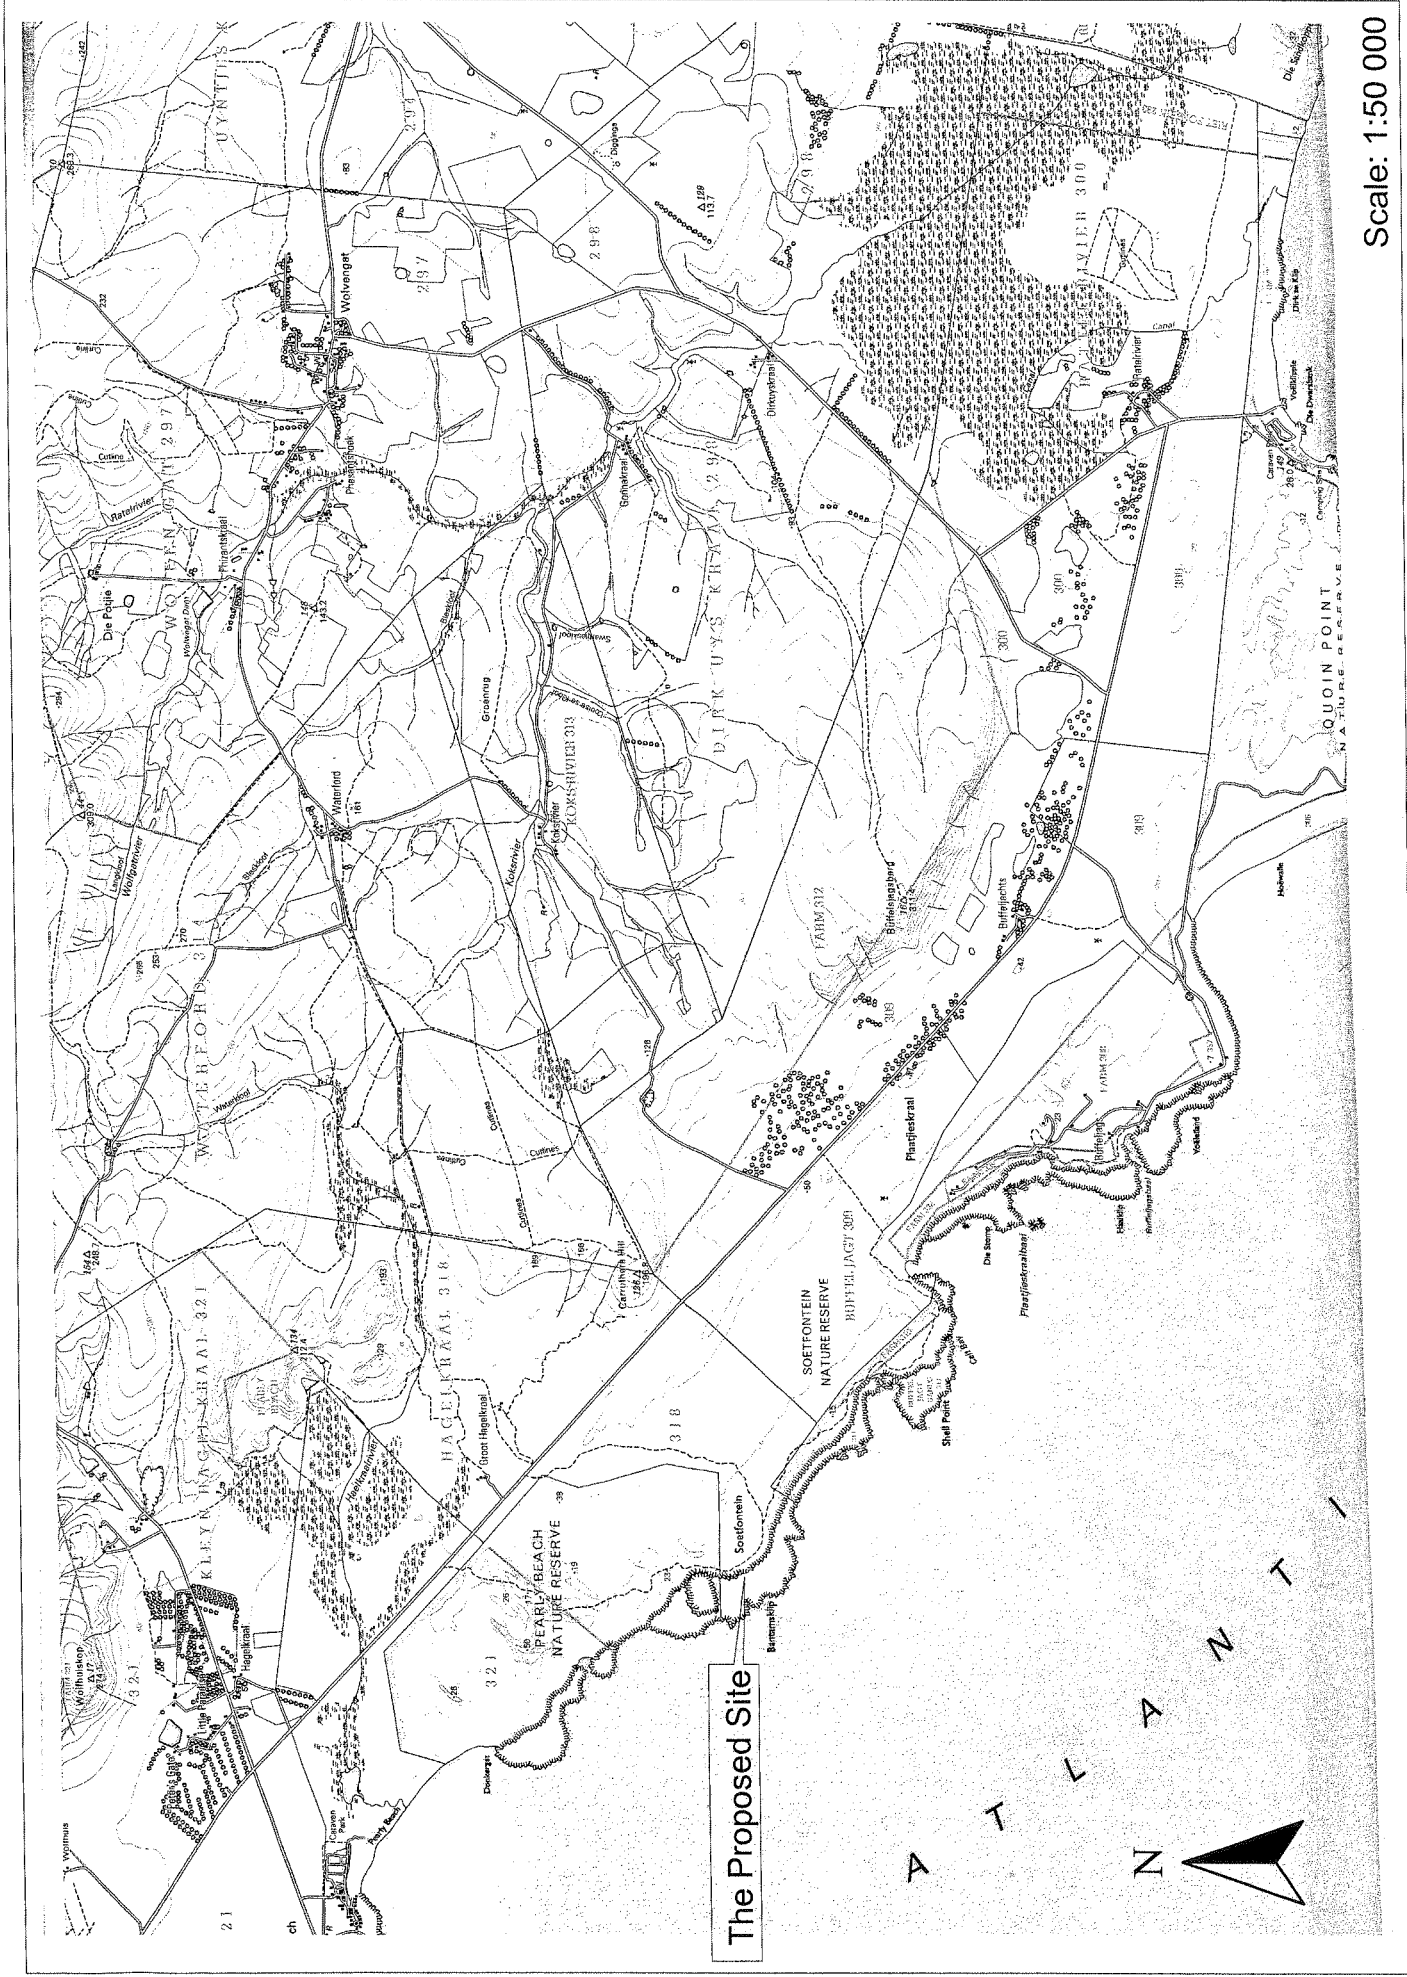

## **Appendix A: Locality Maps**

**KOEBERG**

Scale: 1:50 000

Locality Map: Proposed Koeberg Site

**BANTAMSKLIP**

The Proposed Site

Scale: 1:50 000

Locality Map: Proposed Bantamsklop Site

**THYSPUNT**

The Proposed Site

Locality Map: Proposed Thyspunt Site

Scale: 1:50 000

**BRAZIL**

Locality Map: Proposed Brazil Site

**SKULPFONTEIN**

Locality Map: Proposed Skulpfontein Site