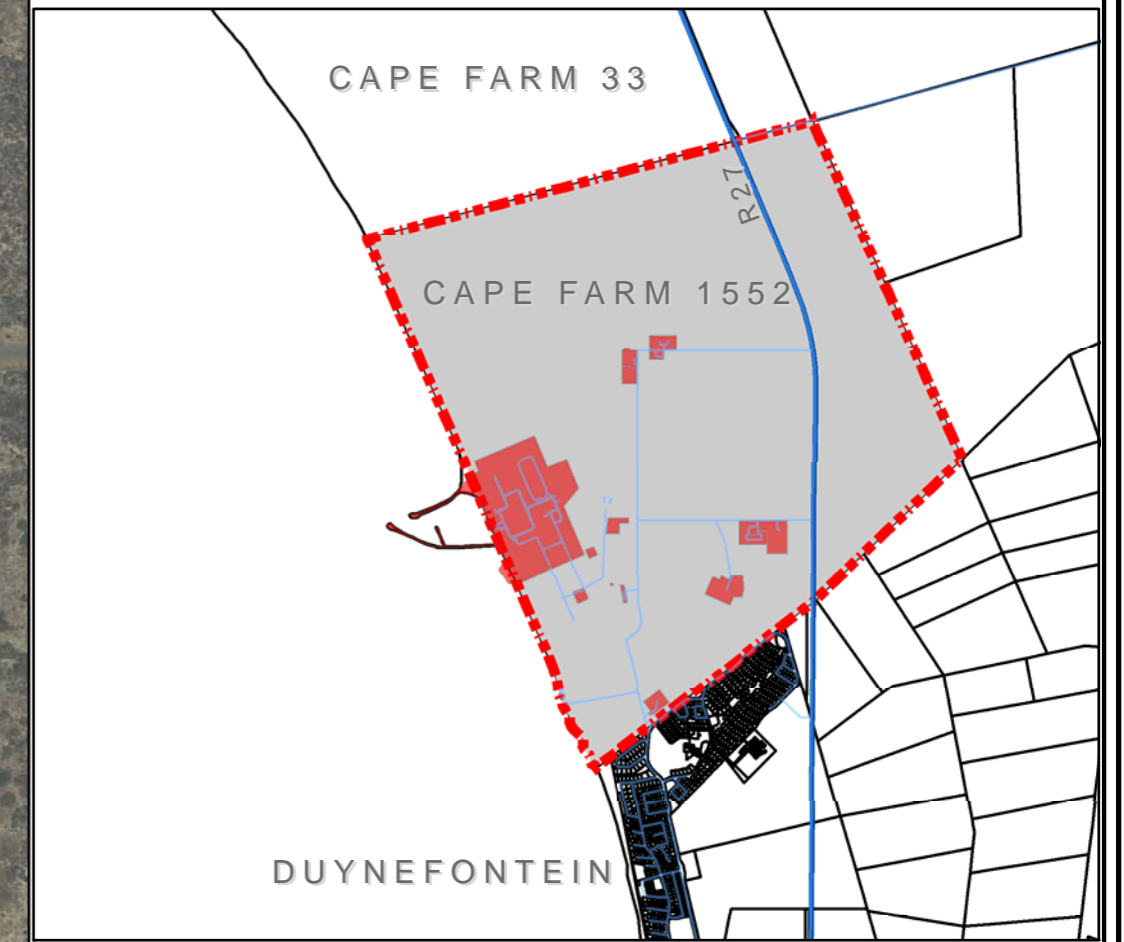

**ESKOM HOLDINGS LTD:
KOEBERG HOLDINGS (CFM 1552)**

Legend

Eskom Landholdings

**ESKOM HOLDINGS LTD -
KOEBERG: REGULARISATION OF ZONING**

N
1:5000 @ A1

**AERIAL PHOTOGRAPHY (2012) OF CAPE
FARM 1552: KOEBERG**

0 50 100 200 300 400 Meters

DRAWING 2 OF 7