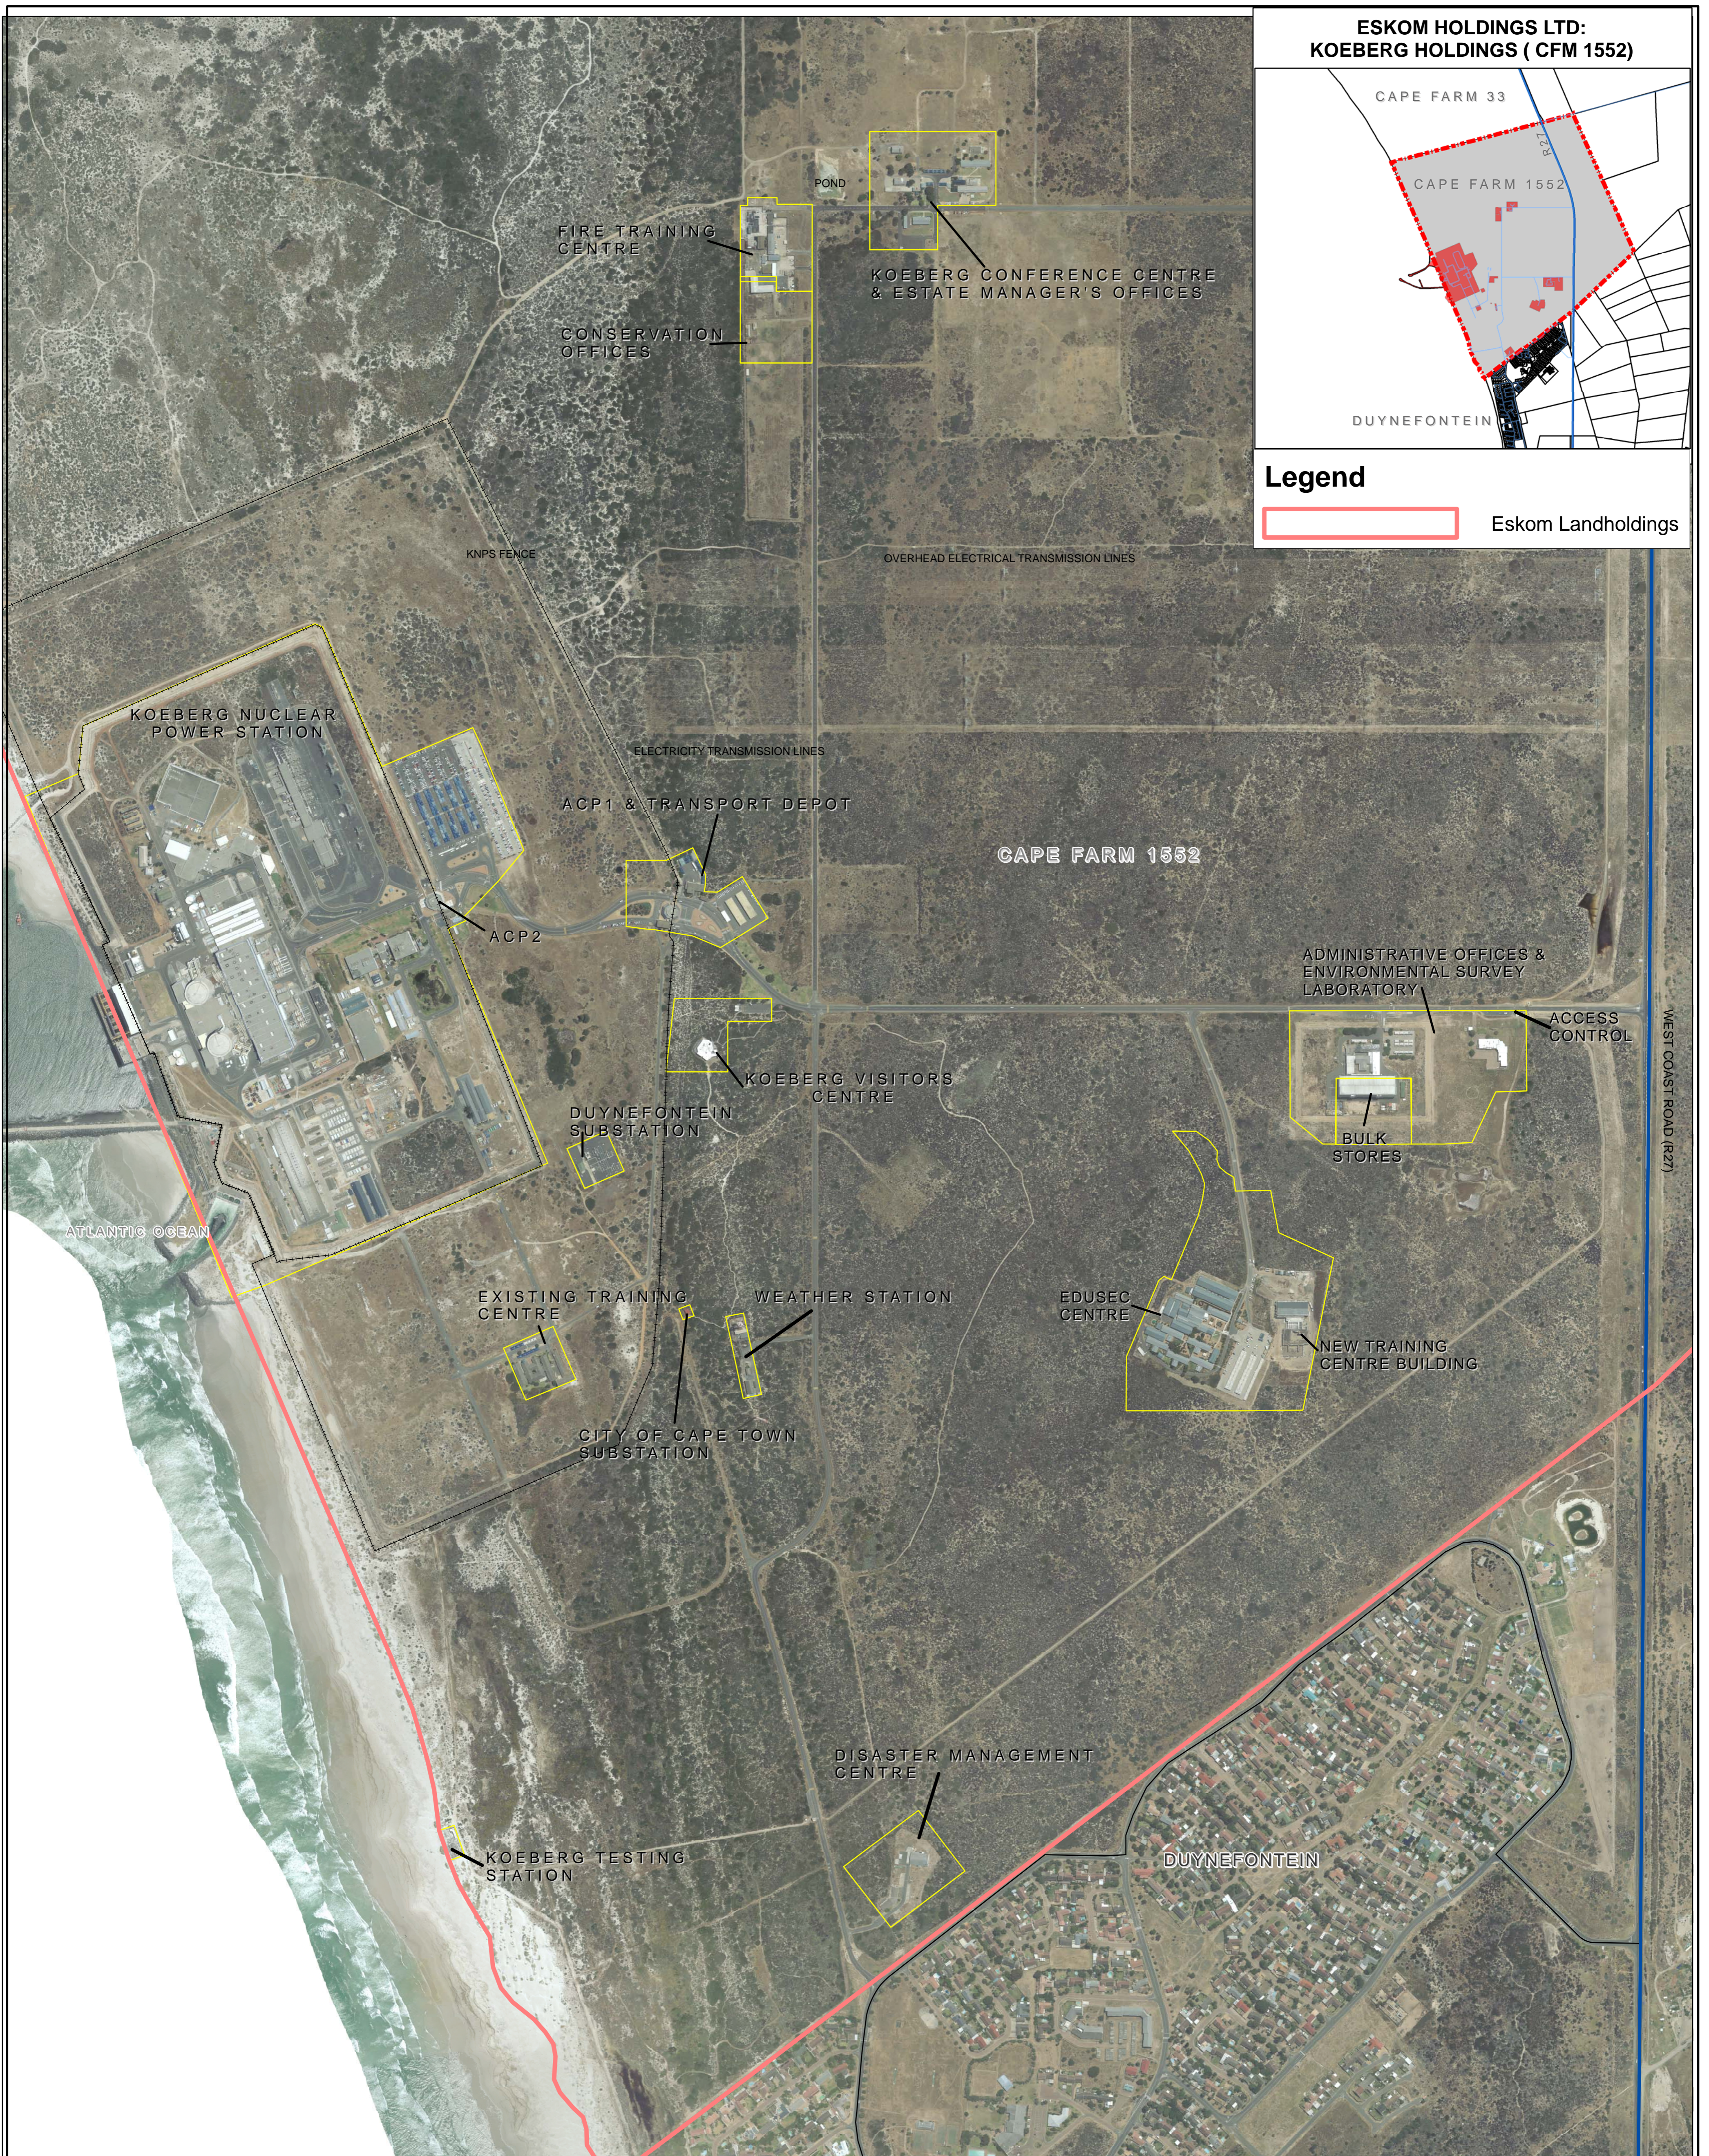

**ESKOM HOLDINGS LTD:
KOEBERG HOLDINGS (CFM 1552)**

Legend

Eskom Landholdings

**ESKOM HOLDINGS LTD -
KOEBERG: REGULARISATION OF ZONING**

N
1:5000 @ A1

**AERIAL PHOTOGRAPHY (2012) OF CAPE
FARM 1552: KOEBERG**

0 50 100 200 300 400 Meters

DRAWING 2 OF 7